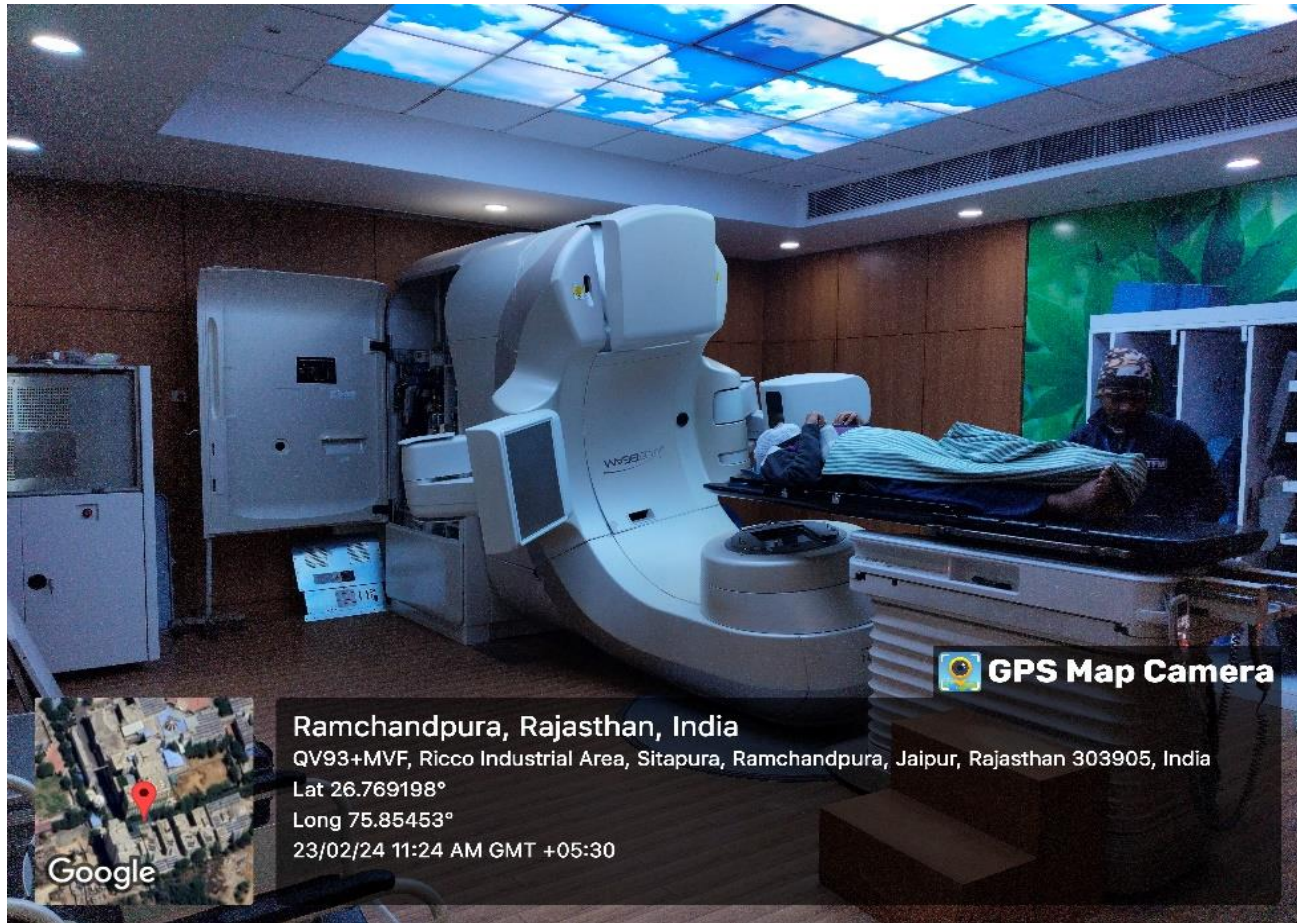

Lat 26.768653°

Long 75.854233°

23/02/24 12:17 PM GMT +05:30

 **GPS Map Camera**

MAHATMA GANDHI UNIVERSITY *of* MEDICAL SCIENCES & TECHNOLOGY JAIPUR

GPS Map Camera
Ramchandpura, Rajasthan, India
QV93+MVF, Ricco Industrial Area, Sitapura, Ramchandpura, Jaipur, Rajasthan 303905, India
Lat 26.769198°
Long 75.85453°
23/02/24 11:24 AM GMT +05:30