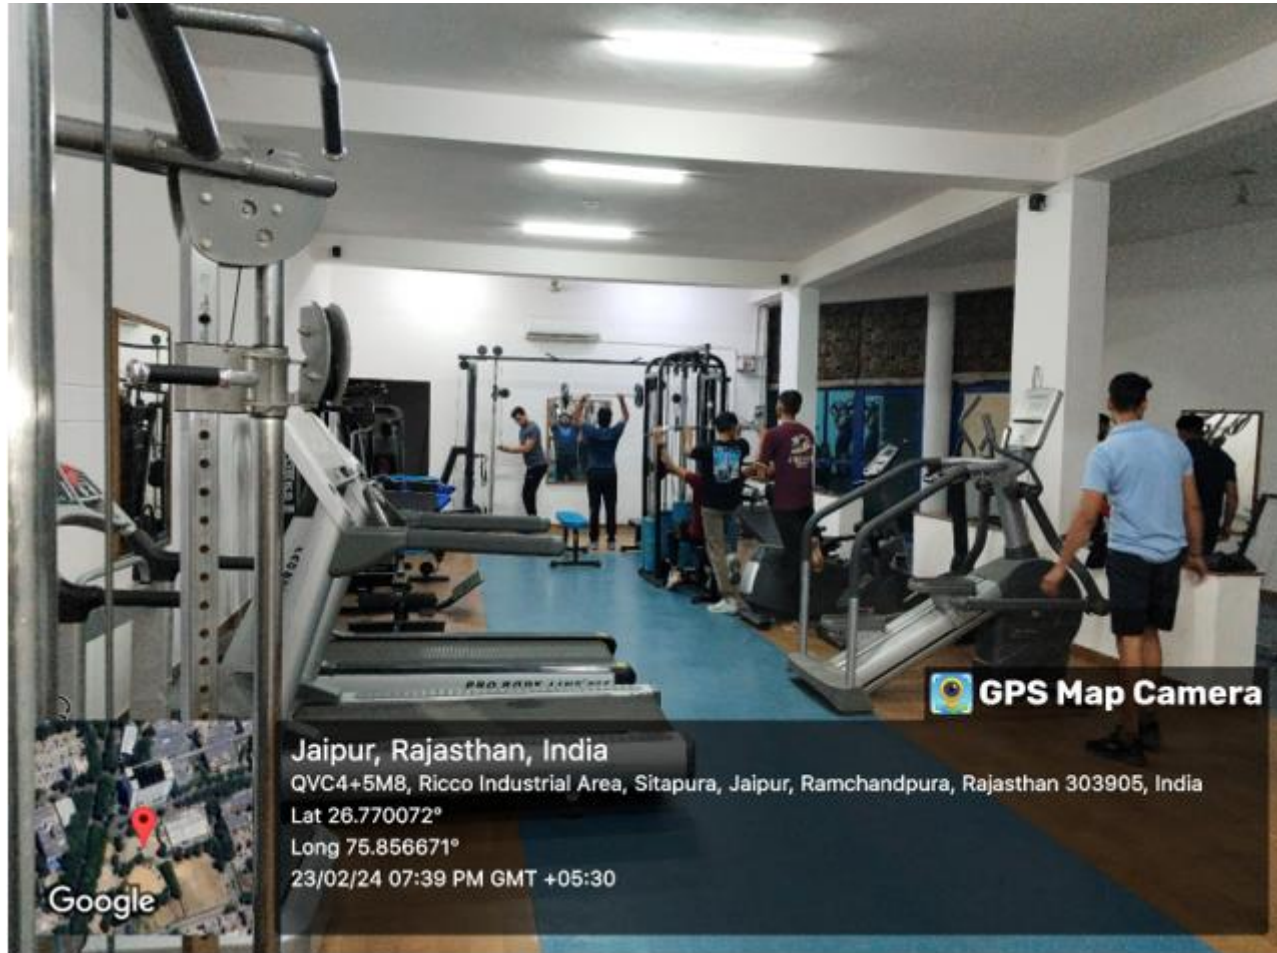

Jaipur, Rajasthan, India

QVC4+5M8, Ricco Industrial Area, Sitapura, Jaipur, Ramchandpura, Rajasthan 303905, India

Lat 26.770072°

Long 75.856671°

23/02/24 07:39 PM GMT +05:30

GPS Map Camera

Google